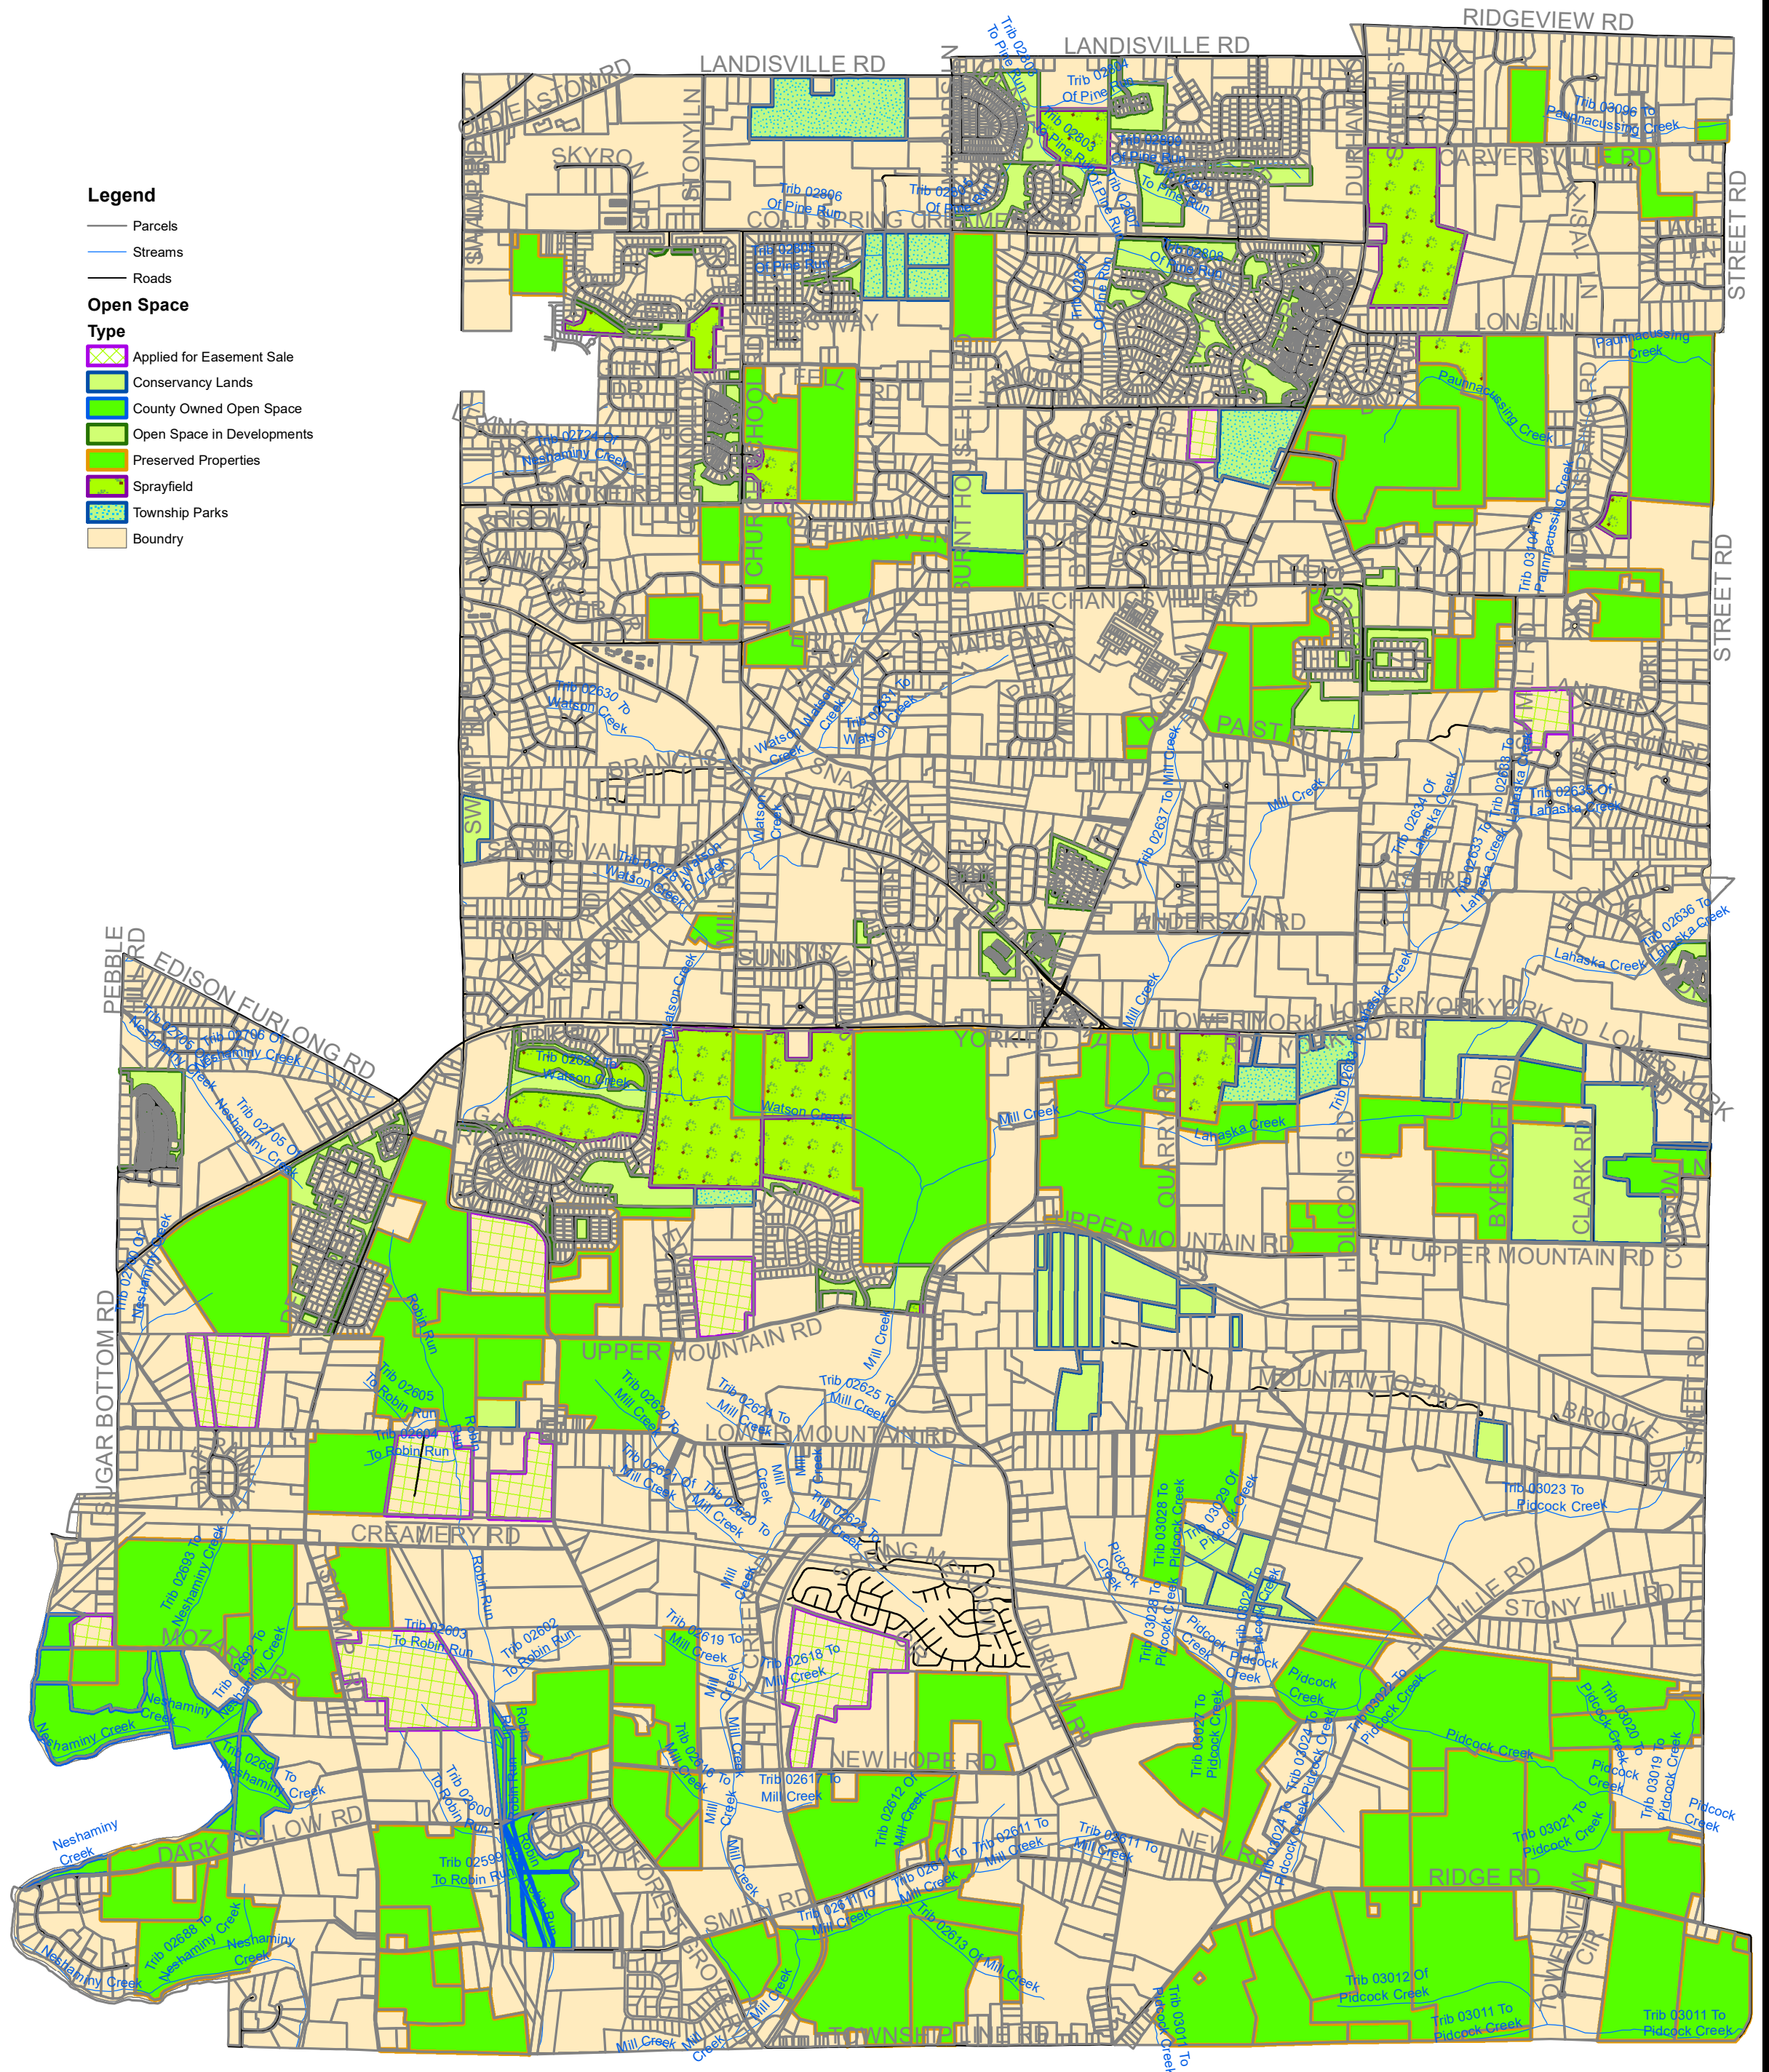

Buckingham Township Open Space Map

Legend

- Parcels
- Streams
- Roads

Open Space

Type

-  Applied for Easement Sale
-  Conservancy Lands
-  County Owned Open Space
-  Open Space in Developments
-  Preserved Properties
-  Sprayfield
-  Township Parks
-  Boundry

February 24, 2021

Open Space Map

Buckingham Township
Bucks County, Pennsylvania

Castle Valley Consultants
Engineers - Land Planners - Design Professionals
10 Beulah Road, New Britain, Pennsylvania, 18901, 215.348.8257