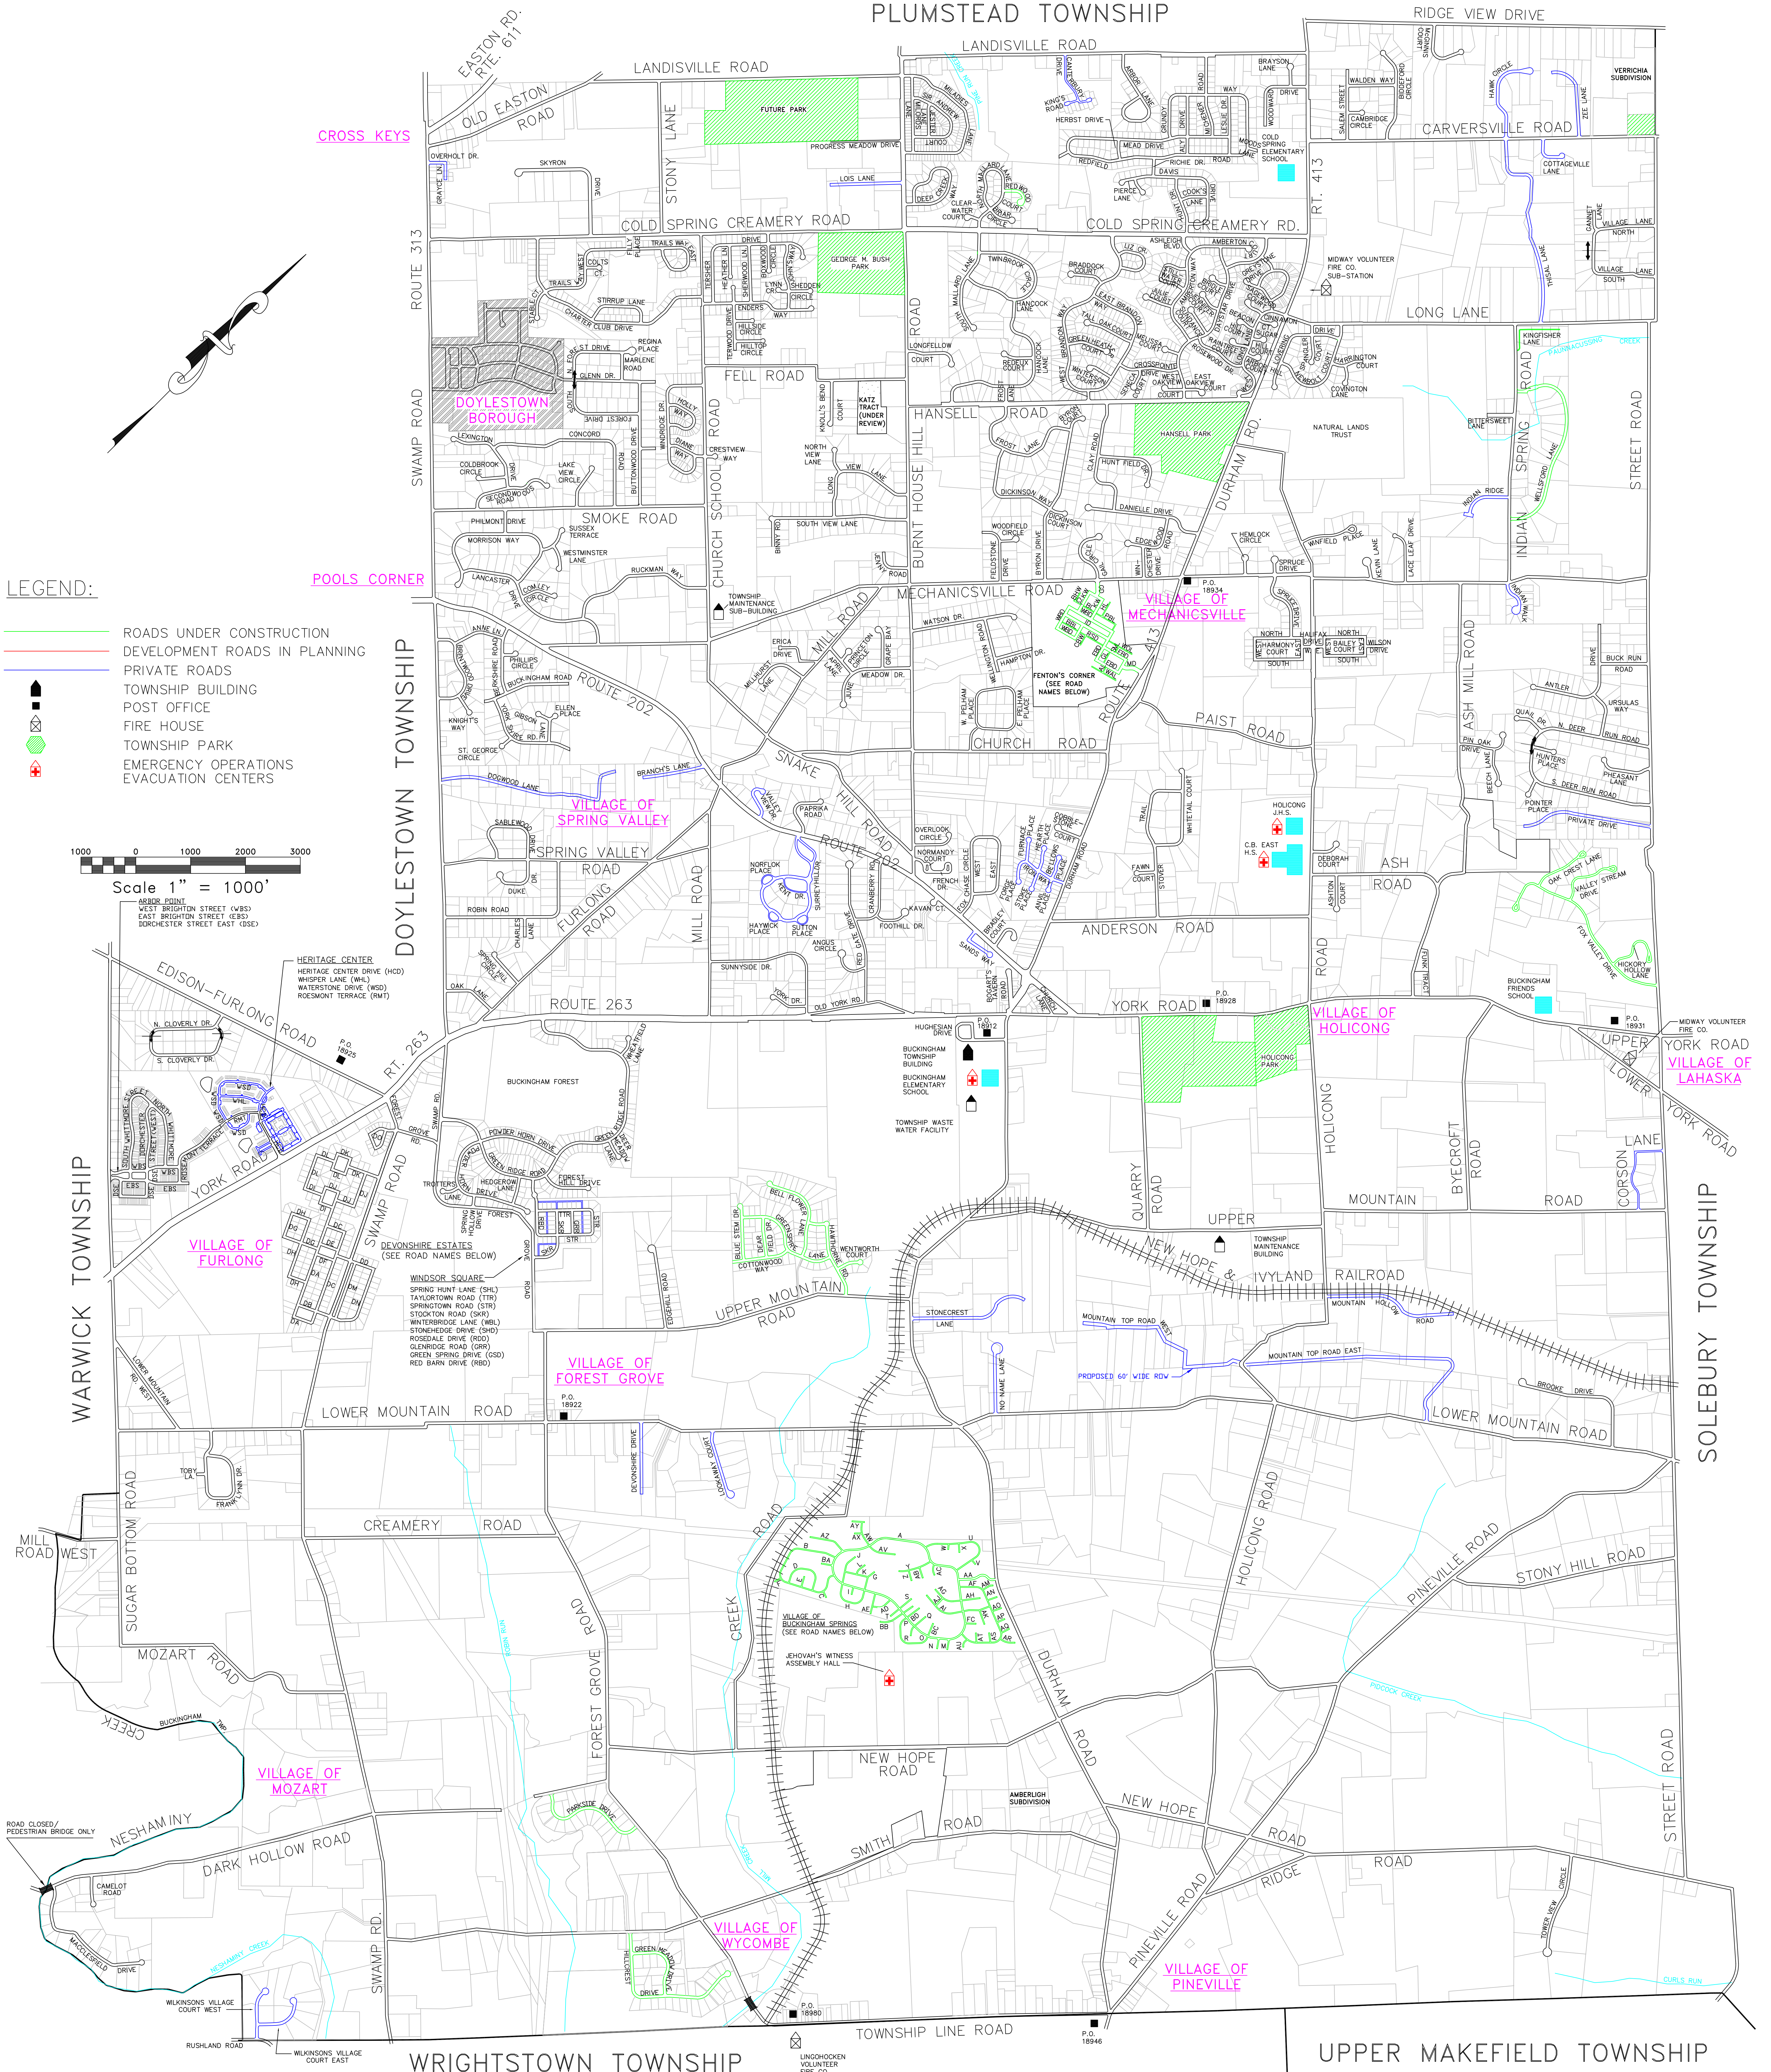

DEVONSHIRE ESTATES		VILLAGE OF BUCKINGHAM SPRINGS		FENTON'S CORNER	
BEDFORDSHIRE ROAD (BN)	LANCASHIRE ROAD (DG)	ACORN DRIVE (AD)	DOVE COURT (AE)	HAWK CROSSING (BB)	PEACH COURT (F)
BROOKSHIRE ROAD (CC)	LINCOLNSHIRE ROAD (DH)	ACORN COURT (AH)	ELDER COURT (AR)	HONEYSUCKLE COURT (AB)	RASPBERRY COURT (E)
BUCKINGHAMSHIRE ROAD (DM)	NOTTINGHAMSHIRE ROAD (DI)	AZALEA COURT (AM)	FERN COURT (FC)	HUMMINGBIRD COURT (O-R)	RAVEN COURT (N)
CHESHIRE ROAD (DB)	OXFORDSHIRE ROAD (DO)	BENT PINE COURT (U)	FINCH COURT (AF)	IVY COURT (AP)	REDBIRD COURT (L)
DEBYSHIRE ROAD (DA)	STAFFORDSHIRE ROAD (DJ)	BROOK COURT (AK)	GOLDBROOK CROSSING (AI)	JUNIPER COURT (AJ)	SASSAPARAS COURT (AY)
GLOUCESTERSHIRE ROAD (DD)	WARWICKSHIRE ROAD (DL)	BLACKBERRY CIRCLE (BK)	GREENBERRY DRIVE (V)	JUNIPER COURT WEST (AJ)	SERVICE COURT (AZ)
HAMPSHIRE ROAD (DE)	WILTSHIRE ROAD (DK)	BLUEBAY COURT (M)	GRANGE CIRCLE (O-P)	LILAC COURT (AN)	SILVER WIND COURT (AY-AW)
HERTFORDSHIRE ROAD (DF)		BUTTERNUT COURT (AC)	GRANGE COURT EAST (BC)	LINDEN COURT (V)	SPIGEBUSH COURT (AX)
		CARDINAL COURT (S-T)	GRANGE COURT WEST (BD)	LOUST COURT (AU)	SPRING MEADOW BOULEVARD (AA)
		HAVENTREE CIRCLE (B)	HAVENTREE COURT (Z)	MALBERRY COURT (W)	SPRING MEADOW CIRCLE (A)
					STREAM COURT (BA)
					THRUSH DRIVE EAST (G-H)
					UPLAND COURT (C)
					WALNUT COURT (X)
					WILDBIRD COURT (AS)
					WILDFLOWER COURT (AT)
					WILLOW COURT (AG)
					WISTERIA COURT (AD)
					AVERY LANE (AL)
					BASSWOOD LANE (BL)
					BERRY HOLLOW WAY (BHW)
					BLOOMSBURY LANE (BBL)
					BLOSSOM DRIVE (BD)
					CARNATION LANE (CL)
					CEDAR BROOK WAY (CBW)
					EAST BLOSSOM DRIVE (EBD)
					GAIL DRIVE (GD)
					GOLDFINCH LANE (GL)
					HORIZON LANE (HL)
					INDIGO DRIVE (ID)
					KIMBERLY WAY (KW)
					WATTLE DRIVE (WD)
					PAPER BIRCH LANE (PBL)
					RED SPRUCE LANE (RSL)
					SILVER MAPLE LANE (SML)
					WEST BLOSSOM DRIVE (WBD)
					WHITE ASH LANE (WAL)
					WHITE OAK LANE (WOL)